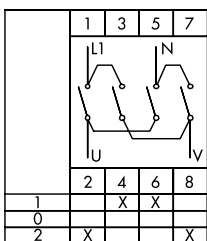

2149.02.4.1
2149.02.4.5
2149.02.4.9
2149.02.4.13