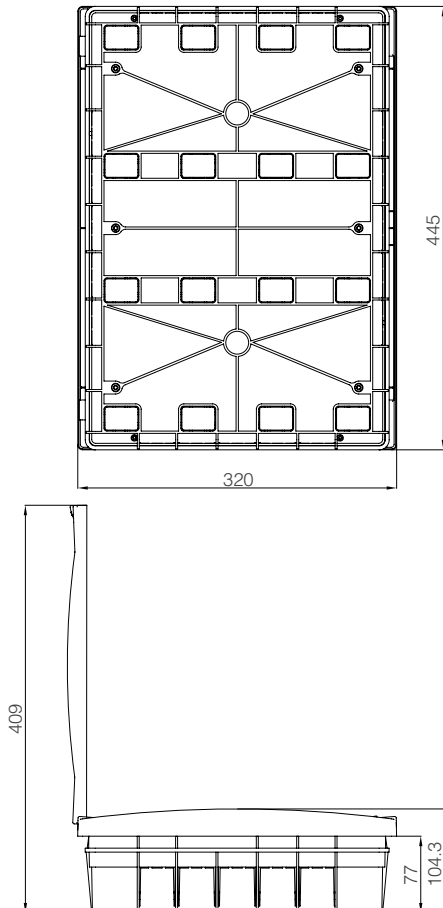

Flush Mount Distribution Box
with Terminal Module 12

Surface Mount Distribution Box
with Terminal Module 12

Flush Mount Distribution Box
with Terminal Module 16

Surface Mount Distribution Box
with Terminal Module 16

Flush Mount Distribution Box with
Terminal Module 16 Double Decker

Surface Mount Distribution Box with
Terminal Module 16 Double Decker

DISTRIBUTION BOXES - TECHNICAL DRAWINGS

RSM

Flush Mount Distribution Box
with Terminal Module 24

Surface Mount Distribution Box
with Terminal Module 24

Flush Mount Distribution Box
with Terminal Module 36

Surface Mount Distribution Box
with Terminal Module 36