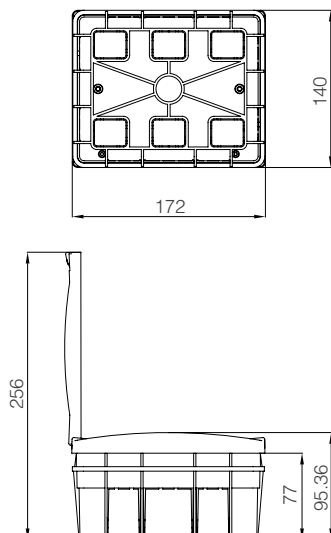

Flush Mount Distribution Box with Terminal Module 24

Flush Mount Distribution Box with Terminal Module 36

Product Name	Code No	Pcs in Box	Pcs Pack.
2'pcs	1246.01.01.1	1	36
4'pcs	1246.01.01.2	1	24
6'pcs	1246.01.01.3	1	20
8'pcs	1246.01.01.4	1	16
12'pcs	1246.01.01.5	1	8
16'pcs	1246.01.01.6	1	8
16'pcs double layer	1246.01.01.7	1	8
24'pcs	1246.01.01.8	1	4
36'pcs	1246.01.01.9	1	4

Flush Mount Distribution Box
with Terminal Module 2

Surface Mount Distribution Box
with Terminal Module 2

Flush Mount Distribution Box
with Terminal Module 4

Surface Mount Distribution Box
with Terminal Module 4

Flush Mount Distribution Box
with Terminal Module 6

Surface Mount Distribution Box
with Terminal Module 6

DISTRIBUTION BOXES - TECHNICAL DRAWINGS

Flush Mount Distribution Box
with Terminal Module 8

Surface Mount Distribution Box
with Terminal Module 8