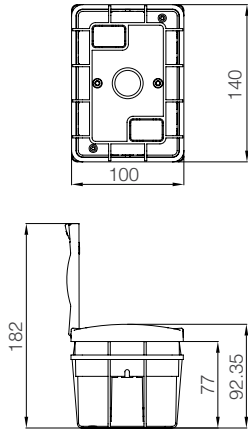

Flush Mount Distribution Box
with Terminal Module 2