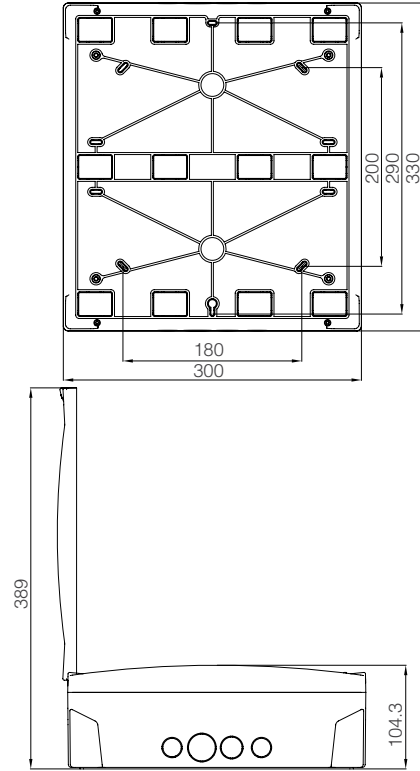

Flush Mount Distribution Box
with Terminal Module 12

Surface Mount Distribution Box
with Terminal Module 12

Flush Mount Distribution Box
with Terminal Module 16

Surface Mount Distribution Box
with Terminal Module 16

Flush Mount Distribution Box with
Terminal Module 16 Double Decker

Surface Mount Distribution Box with
Terminal Module 16 Double Decker

DISTRIBUTION BOXES - TECHNICAL DRAWINGS

RSM

Flush Mount Distribution Box
with Terminal Module 24

Surface Mount Distribution Box
with Terminal Module 24

Flush Mount Distribution Box
with Terminal Module 36

Surface Mount Distribution Box
with Terminal Module 36