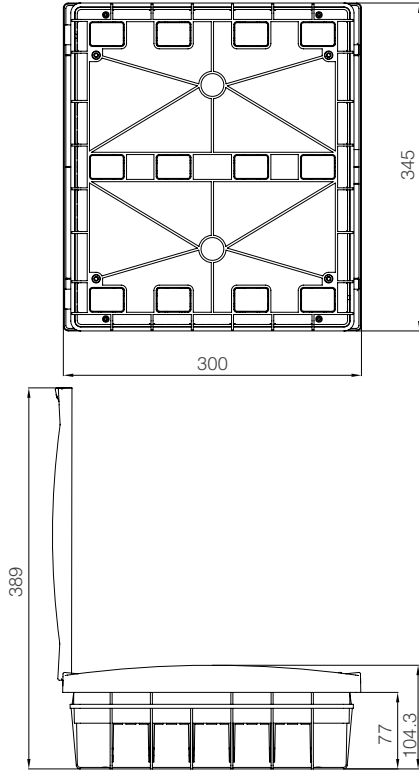

Flush Mount Distribution Box with
Terminal Module 16 Double Decker

Surface Mount Distribution Box with
Terminal Module 16 Double Decker

DISTRIBUTION BOXES - TECHNICAL DRAWINGS

RSM

Flush Mount Distribution Box
with Terminal Module 24

Surface Mount Distribution Box
with Terminal Module 24

Flush Mount Distribution Box
with Terminal Module 36

Surface Mount Distribution Box
with Terminal Module 36