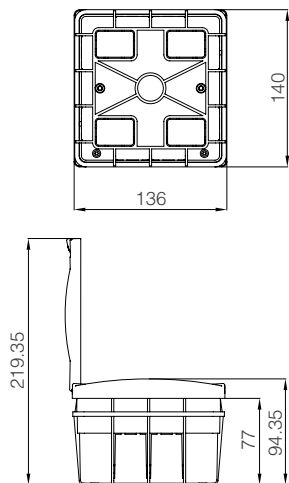

Flush Mount Distribution Box with Terminal Module 8

Flush Mount Distribution Box with Terminal Module 12

Flush Mount Distribution Box with Terminal Module 16

Flush Mount Distribution Box with Terminal Module 16 double decker

Flush Mount Distribution Box with Terminal Module 24

Flush Mount Distribution Box with Terminal Module 36

Product Name	Code No	Pcs in Box	Pcs Pack.
2'pcs	1246.02.01.1	1	36
4'pcs	1246.02.01.2	1	24
6'pcs	1246.02.01.3	1	20
8'pcs	1246.02.01.4	1	16
12'pcs	1246.02.01.5	1	8
16'pcs	1246.02.01.6	1	8
16'pcs double layer	1246.02.01.7	1	8
24'pcs	1246.02.01.8	1	4
36'pcs	1246.02.01.9	1	4

Flush Mount Distribution Box
with Terminal Module 2

Surface Mount Distribution Box
with Terminal Module 2

Flush Mount Distribution Box
with Terminal Module 4

Surface Mount Distribution Box
with Terminal Module 4