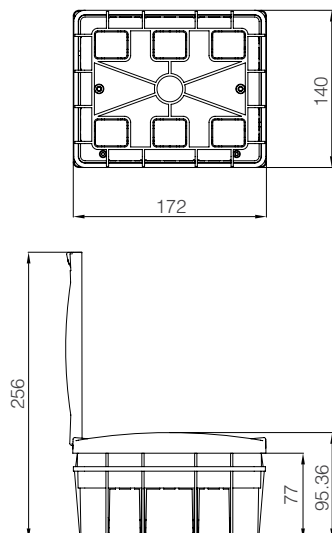

Flush Mount Distribution Box with Terminal Module 24

Flush Mount Distribution Box with Terminal Module 36

Product Name	Code No	Pcs in Box	Pcs Pack.
2'pcs	1246.02.01.1	1	36
4'pcs	1246.02.01.2	1	24
6'pcs	1246.02.01.3	1	20
8'pcs	1246.02.01.4	1	16
12'pcs	1246.02.01.5	1	8
16'pcs	1246.02.01.6	1	8
16'pcs double layer	1246.02.01.7	1	8
24'pcs	1246.02.01.8	1	4
36'pcs	1246.02.01.9	1	4

Flush Mount Distribution Box
with Terminal Module 2

Surface Mount Distribution Box
with Terminal Module 2

Flush Mount Distribution Box
with Terminal Module 4

Surface Mount Distribution Box
with Terminal Module 4

Flush Mount Distribution Box
with Terminal Module 6

Surface Mount Distribution Box
with Terminal Module 6

DISTRIBUTION BOXES - TECHNICAL DRAWINGS

Flush Mount Distribution Box
with Terminal Module 8

Surface Mount Distribution Box
with Terminal Module 8