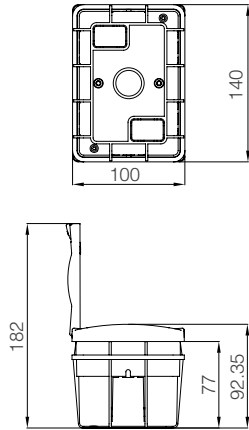

Flush Mount Distribution Box
with Terminal Module 2