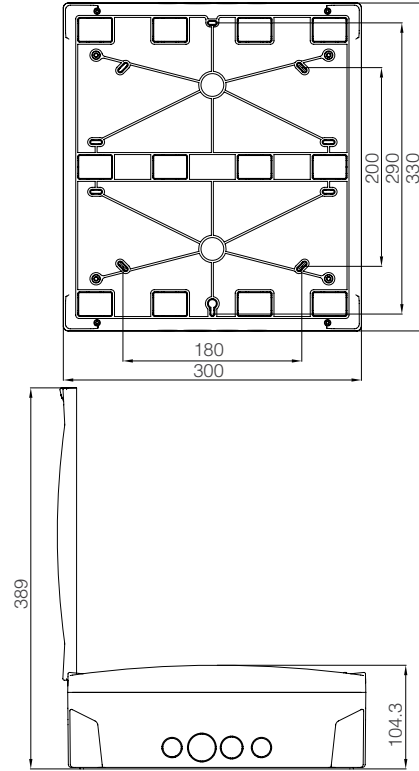

Flush Mount Distribution Box
with Terminal Module 12

Surface Mount Distribution Box
with Terminal Module 12

Flush Mount Distribution Box
with Terminal Module 16

Surface Mount Distribution Box
with Terminal Module 16

Flush Mount Distribution Box with
Terminal Module 16 Double Decker

Surface Mount Distribution Box with
Terminal Module 16 Double Decker

DISTRIBUTION BOXES - TECHNICAL DRAWINGS

RSM

Flush Mount Distribution Box
with Terminal Module 24

Surface Mount Distribution Box
with Terminal Module 24

Flush Mount Distribution Box
with Terminal Module 36

Surface Mount Distribution Box
with Terminal Module 36