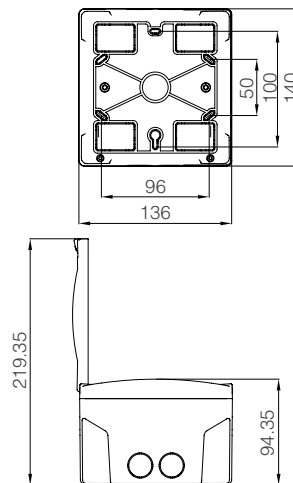

Surface Mount Distribution Box with Terminal Module 16 double decker

Surface Mount Distribution Box with Terminal Module 24

Surface Mount Distribution Box with Terminal Module 36

Product Name	Code No	Pcs in Box	Pcs Pack.
2' pcs	1246.02.02.1	1	36
4' pcs	1246.02.02.2	1	24
6' pcs	1246.02.02.3	1	20
8' pcs	1246.02.02.4	1	16
12' pcs	1246.02.02.5	1	8
16' pcs	1246.02.02.6	1	8
16' pcs double layer	1246.02.02.7	1	8
24' pcs	1246.02.02.8	1	4
36' pcs	1246.02.02.9	1	4

Flush Mount Distribution Box
with Terminal Module 2

Surface Mount Distribution Box
with Terminal Module 2

Flush Mount Distribution Box
with Terminal Module 4

Surface Mount Distribution Box
with Terminal Module 4