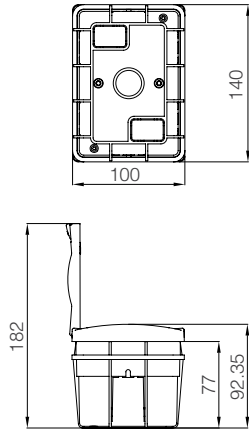

Surface Mount Distribution Box with Terminal Module 6

Surface Mount Distribution Box with Terminal Module 8

Surface Mount Distribution Box with Terminal Module 12

Surface Mount Distribution Box with Terminal Module 16

Surface Mount Distribution Box with Terminal Module 16 double decker

Surface Mount Distribution Box with Terminal Module 24

Surface Mount Distribution Box with Terminal Module 36

Product Name	Code No	Pcs in Box	Pcs Pack.
2' pcs	1246.02.02.1	1	36
4' pcs	1246.02.02.2	1	24
6' pcs	1246.02.02.3	1	20
8' pcs	1246.02.02.4	1	16
12' pcs	1246.02.02.5	1	8
16' pcs	1246.02.02.6	1	8
16' pcs double layer	1246.02.02.7	1	8
24' pcs	1246.02.02.8	1	4
36' pcs	1246.02.02.9	1	4

Flush Mount Distribution Box
with Terminal Module 2

Surface Mount Distribution Box
with Terminal Module 2

Flush Mount Distribution Box
with Terminal Module 4

Surface Mount Distribution Box
with Terminal Module 4