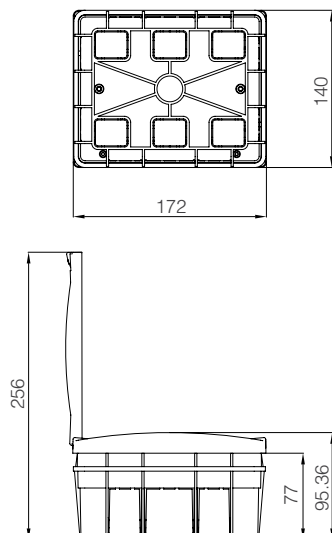

Surface Mount Distribution Box with Terminal Module 16 double decker

Surface Mount Distribution Box with Terminal Module 24

Surface Mount Distribution Box with Terminal Module 36

Product Name	Code No	Pcs in Box	Pcs Pack.
2' pcs	1246.02.02.1	1	36
4' pcs	1246.02.02.2	1	24
6' pcs	1246.02.02.3	1	20
8' pcs	1246.02.02.4	1	16
12' pcs	1246.02.02.5	1	8
16' pcs	1246.02.02.6	1	8
16' pcs double layer	1246.02.02.7	1	8
24' pcs	1246.02.02.8	1	4
36' pcs	1246.02.02.9	1	4

Flush Mount Distribution Box
with Terminal Module 2

Surface Mount Distribution Box
with Terminal Module 2

Flush Mount Distribution Box
with Terminal Module 4

Surface Mount Distribution Box
with Terminal Module 4

Flush Mount Distribution Box
with Terminal Module 6

Surface Mount Distribution Box
with Terminal Module 6

DISTRIBUTION BOXES - TECHNICAL DRAWINGS

Flush Mount Distribution Box
with Terminal Module 8

Surface Mount Distribution Box
with Terminal Module 8