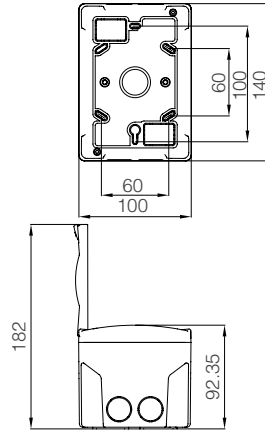

Surface Mount Distribution Box with Terminal Module 16 double decker

Surface Mount Distribution Box with Terminal Module 24

Surface Mount Distribution Box with Terminal Module 36

Product Name	Code No	Pcs in Box	Pcs Pack.
2' pcs	1246.02.02.1	1	36
4' pcs	1246.02.02.2	1	24
6' pcs	1246.02.02.3	1	20
8' pcs	1246.02.02.4	1	16
12' pcs	1246.02.02.5	1	8
16' pcs	1246.02.02.6	1	8
16' pcs double layer	1246.02.02.7	1	8
24' pcs	1246.02.02.8	1	4
36' pcs	1246.02.02.9	1	4

Flush Mount Distribution Box
with Terminal Module 2

Surface Mount Distribution Box
with Terminal Module 2

Flush Mount Distribution Box
with Terminal Module 4

Surface Mount Distribution Box
with Terminal Module 4