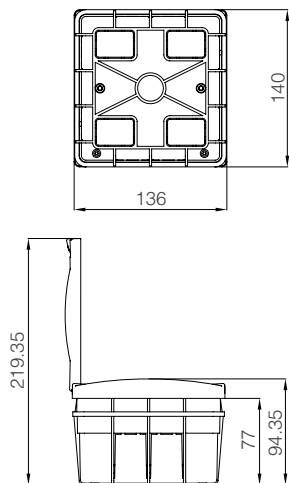

Surface Mount Distribution Box with Terminal Module 16 double decker

Surface Mount Distribution Box with Terminal Module 24

Surface Mount Distribution Box with Terminal Module 36

Product Name	Code No	Pcs in Box	Pcs Pack.
2' pcs	1246.02.02.1	1	36
4' pcs	1246.02.02.2	1	24
6' pcs	1246.02.02.3	1	20
8' pcs	1246.02.02.4	1	16
12' pcs	1246.02.02.5	1	8
16' pcs	1246.02.02.6	1	8
16' pcs double layer	1246.02.02.7	1	8
24' pcs	1246.02.02.8	1	4
36' pcs	1246.02.02.9	1	4

Flush Mount Distribution Box
with Terminal Module 2

Surface Mount Distribution Box
with Terminal Module 2

Flush Mount Distribution Box
with Terminal Module 4

Surface Mount Distribution Box
with Terminal Module 4