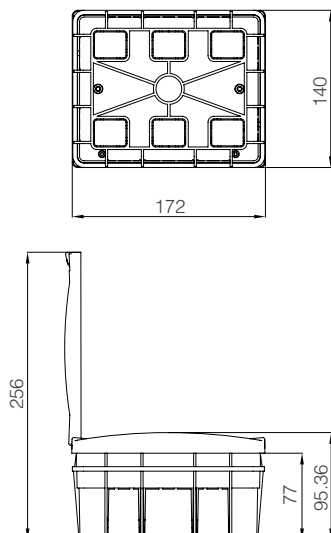

Surface Mount Distribution Box
with Terminal Module
16 Double Decker

Surface Mount Distribution Box
with Terminal Module 24

Surface Mount Distribution Box
with Terminal Module 36

Product Name	Code No	Pcs in Box	Pcs Pack.
2' pcs	1246.01.02.1	1	36
4' pcs	1246.01.02.2	1	24
6' pcs	1246.01.02.3	1	20
8' pcs	1246.01.02.4	1	16
12' pcs	1246.01.02.5	1	8
16' pcs	1246.01.02.6	1	8
16' pcs double layer	1246.01.02.7	1	8
24' pcs	1246.01.02.8	1	4
36' pcs	1246.01.02.9	1	4

Flush Mount Distribution Box
with Terminal Module 2

Surface Mount Distribution Box
with Terminal Module 2

Flush Mount Distribution Box
with Terminal Module 4

Surface Mount Distribution Box
with Terminal Module 4

Flush Mount Distribution Box
with Terminal Module 6

Surface Mount Distribution Box
with Terminal Module 6

DISTRIBUTION BOXES - TECHNICAL DRAWINGS

RSM

Flush Mount Distribution Box
with Terminal Module 8

Surface Mount Distribution Box
with Terminal Module 8