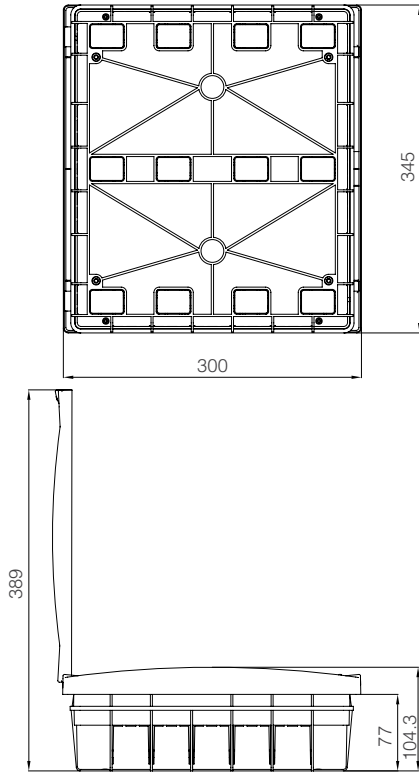

Flush Mount Distribution Box
with Terminal Module 12

Surface Mount Distribution Box
with Terminal Module 12

Flush Mount Distribution Box
with Terminal Module 16

Surface Mount Distribution Box
with Terminal Module 16

Flush Mount Distribution Box with
Terminal Module 16 Double Decker

Surface Mount Distribution Box with
Terminal Module 16 Double Decker

DISTRIBUTION BOXES - TECHNICAL DRAWINGS

RSM

Flush Mount Distribution Box
with Terminal Module 24

Surface Mount Distribution Box
with Terminal Module 24

Flush Mount Distribution Box
with Terminal Module 36

Surface Mount Distribution Box
with Terminal Module 36