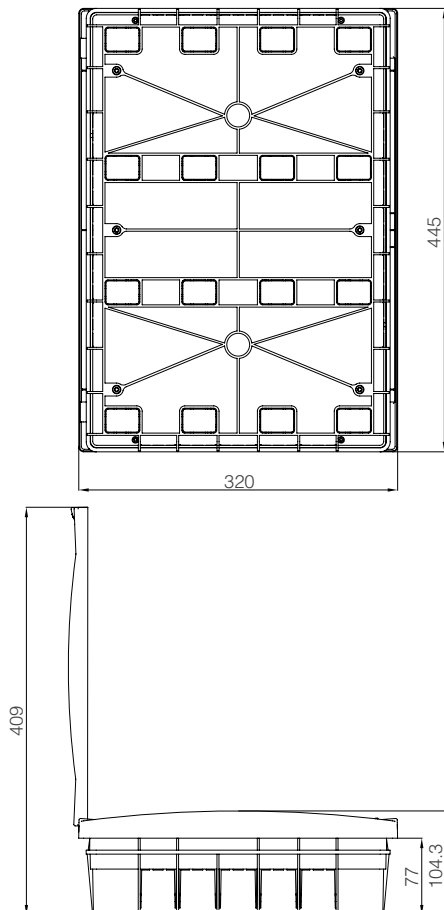

Flush Mount Distribution Box
with Terminal Module 12

Surface Mount Distribution Box
with Terminal Module 12

Flush Mount Distribution Box
with Terminal Module 16

Surface Mount Distribution Box
with Terminal Module 16

Flush Mount Distribution Box with
Terminal Module 16 Double Decker

Surface Mount Distribution Box with
Terminal Module 16 Double Decker

DISTRIBUTION BOXES - TECHNICAL DRAWINGS

RSM

Flush Mount Distribution Box
with Terminal Module 24

Surface Mount Distribution Box
with Terminal Module 24

Flush Mount Distribution Box
with Terminal Module 36

Surface Mount Distribution Box
with Terminal Module 36