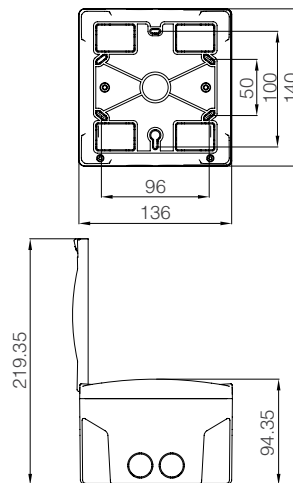

Surface Mount Distribution Box
with Terminal Module
16 Double Decker

Surface Mount Distribution Box
with Terminal Module 24

Surface Mount Distribution Box
with Terminal Module 36

Product Name	Code No	Pcs in Box	Pcs Pack.
2' pcs	1246.01.02.1	1	36
4' pcs	1246.01.02.2	1	24
6' pcs	1246.01.02.3	1	20
8' pcs	1246.01.02.4	1	16
12' pcs	1246.01.02.5	1	8
16' pcs	1246.01.02.6	1	8
16' pcs double layer	1246.01.02.7	1	8
24' pcs	1246.01.02.8	1	4
36' pcs	1246.01.02.9	1	4

Flush Mount Distribution Box
with Terminal Module 2

Surface Mount Distribution Box
with Terminal Module 2

Flush Mount Distribution Box
with Terminal Module 4

Surface Mount Distribution Box
with Terminal Module 4