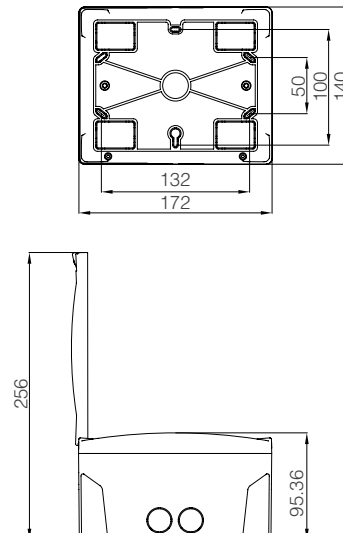

Surface Mount Distribution Box
with Terminal Module 6