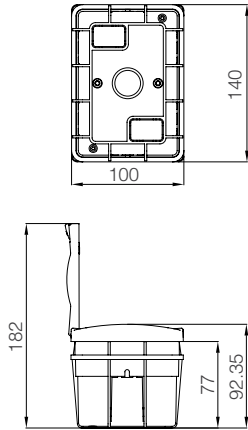

Surface Mount Distribution Box
with Terminal Module
16 Double Decker

Surface Mount Distribution Box
with Terminal Module 24

Surface Mount Distribution Box
with Terminal Module 36

Product Name	Code No	Pcs in Box	Pcs Pack.
2' pcs	1246.01.02.1	1	36
4' pcs	1246.01.02.2	1	24
6' pcs	1246.01.02.3	1	20
8' pcs	1246.01.02.4	1	16
12' pcs	1246.01.02.5	1	8
16' pcs	1246.01.02.6	1	8
16' pcs double layer	1246.01.02.7	1	8
24' pcs	1246.01.02.8	1	4
36' pcs	1246.01.02.9	1	4

Flush Mount Distribution Box
with Terminal Module 2

Surface Mount Distribution Box
with Terminal Module 2

Flush Mount Distribution Box
with Terminal Module 4

Surface Mount Distribution Box
with Terminal Module 4