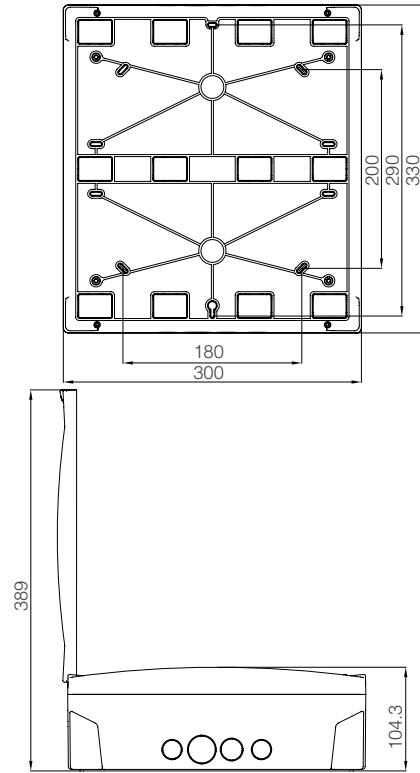

Flush Mount Distribution Box
with Terminal Module 12

Surface Mount Distribution Box
with Terminal Module 12

Flush Mount Distribution Box
with Terminal Module 16

Surface Mount Distribution Box
with Terminal Module 16

Flush Mount Distribution Box with
Terminal Module 16 Double Decker

Surface Mount Distribution Box with
Terminal Module 16 Double Decker

DISTRIBUTION BOXES - TECHNICAL DRAWINGS

RSM

Flush Mount Distribution Box
with Terminal Module 24

Surface Mount Distribution Box
with Terminal Module 24

Flush Mount Distribution Box
with Terminal Module 36

Surface Mount Distribution Box
with Terminal Module 36