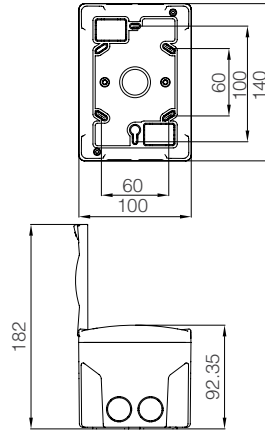

Surface Mount Distribution Box
with Terminal Module
16 Double Decker

Surface Mount Distribution Box
with Terminal Module 24

Surface Mount Distribution Box
with Terminal Module 36

Product Name	Code No	Pcs in Box	Pcs Pack.
2' pcs	1246.01.02.1	1	36
4' pcs	1246.01.02.2	1	24
6' pcs	1246.01.02.3	1	20
8' pcs	1246.01.02.4	1	16
12' pcs	1246.01.02.5	1	8
16' pcs	1246.01.02.6	1	8
16' pcs double layer	1246.01.02.7	1	8
24' pcs	1246.01.02.8	1	4
36' pcs	1246.01.02.9	1	4

Flush Mount Distribution Box
with Terminal Module 2

Surface Mount Distribution Box
with Terminal Module 2

Flush Mount Distribution Box
with Terminal Module 4

Surface Mount Distribution Box
with Terminal Module 4