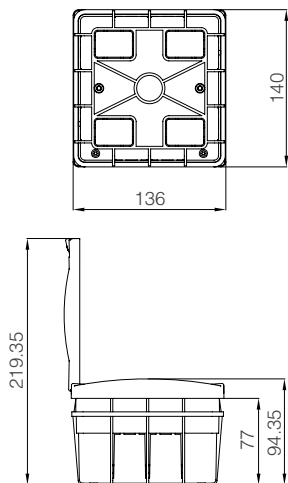

Surface Mount Distribution Box
with Terminal Module
16 Double Decker

Surface Mount Distribution Box
with Terminal Module 24

Surface Mount Distribution Box
with Terminal Module 36

Product Name	Code No	Pcs in Box	Pcs Pack.
2' pcs	1246.01.02.1	1	36
4' pcs	1246.01.02.2	1	24
6' pcs	1246.01.02.3	1	20
8' pcs	1246.01.02.4	1	16
12' pcs	1246.01.02.5	1	8
16' pcs	1246.01.02.6	1	8
16' pcs double layer	1246.01.02.7	1	8
24' pcs	1246.01.02.8	1	4
36' pcs	1246.01.02.9	1	4

Flush Mount Distribution Box
with Terminal Module 2

Surface Mount Distribution Box
with Terminal Module 2

Flush Mount Distribution Box
with Terminal Module 4

Surface Mount Distribution Box
with Terminal Module 4