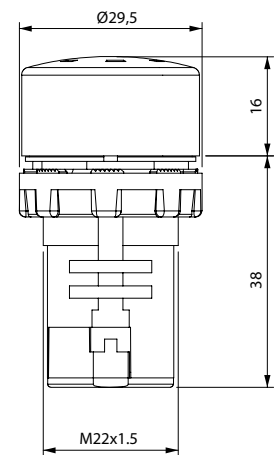

Monoblock Buzzers

Monoblock Buzzers (Led 90 db)

Code No	Features	Nominal Voltage	Pcs in Box
2144.04.1	With Led Illumination	24V AC/DC	10
2144.04.2	With Led Illumination	220V AC	10
2144.04.3	NO IP	24V AC/DC	10
2144.04.4	NO IP	220V AC	10
2144.04.5	With Led Illumination- IP65	24V AC/DC	10
2144.04.6	With Led Illumination - IP65	220V AC	10
2144.04.7	IP65	24V AC/DC	10
2144.04.8	IP65	220V AC	10