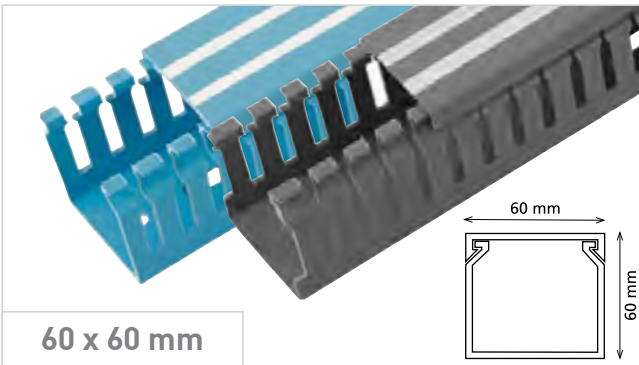

**40 x 40 mm**

<b>CODE</b>	GREY	3141.1.13.4
	BLUE	3141.2.23.4
<b>LENGHT</b>		2 m
<b>SECTION</b>		40 x 40 mm
<b>PACKAGE TOTAL (m)</b>		72 m
<b>WEIGHT (kg)</b>		25.20 kg
<b>VOLUME (m<sup>3</sup>)</b>		0.126 m <sup>3</sup>

**40 x 60 mm**

<b>CODE</b>	GREY	3141.1.13.5
	BLUE	3141.2.23.5
<b>LENGHT</b>		2 m
<b>SECTION</b>		40 x 60 mm
<b>PACKAGE TOTAL (m)</b>		48 m
<b>WEIGHT (kg)</b>		23.11 kg
<b>VOLUME (m<sup>3</sup>)</b>		0.126 m <sup>3</sup>

**40 x 80 mm**

<b>CODE</b>	GREY	3141.1.13.6
	BLUE	3141.2.23.6
<b>LENGHT</b>		2 m
<b>SECTION</b>		40 x 80 mm
<b>PACKAGE TOTAL (m)</b>		36 m
<b>WEIGHT (kg)</b>		21.40 kg
<b>VOLUME (m<sup>3</sup>)</b>		0.126 m <sup>3</sup>