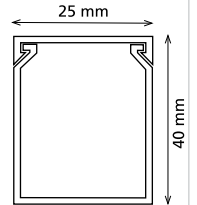

## PVC SLOTTED TYPE CABLE TRUNKINGS WHITE LINES

**RSM**

**25 x 25 mm**

<b>CODE</b>	GREY	3141.1.13.1
	BLUE	3141.2.23.1
<b>LENGHT</b>		2 m
<b>SECTION</b>		25 x 25 mm
<b>PACKAGE TOTAL (m)</b>		100 m
<b>WEIGHT (kg)</b>		20.15 kg
<b>VOLUME (m<sup>3</sup>)</b>		0.0735 m <sup>3</sup>

**25 x 40 mm**

<b>CODE</b>	GREY	3141.1.13.2
	BLUE	3141.2.23.2
<b>LENGHT</b>		2 m
<b>SECTION</b>		25 x 40 mm
<b>PACKAGE TOTAL (m)</b>		80 m
<b>WEIGHT (kg)</b>		20.50 kg
<b>VOLUME (m<sup>3</sup>)</b>		0.089 m <sup>3</sup>

**25 x 60 mm**

<b>CODE</b>	GREY	3141.1.13.3
	BLUE	3141.2.23.3
<b>LENGHT</b>		2 m
<b>SECTION</b>		25 x 60 mm
<b>PACKAGE TOTAL (m)</b>		72 m
<b>WEIGHT (kg)</b>		25.50 kg
<b>VOLUME (m<sup>3</sup>)</b>		0.119 m <sup>3</sup>

**40 x 40 mm**

<b>CODE</b>	GREY	3141.1.13.4
	BLUE	3141.2.23.4
<b>LENGHT</b>		2 m
<b>SECTION</b>		40 x 40 mm
<b>PACKAGE TOTAL (m)</b>		72 m
<b>WEIGHT (kg)</b>		25.20 kg
<b>VOLUME (m<sup>3</sup>)</b>		0.126 m <sup>3</sup>