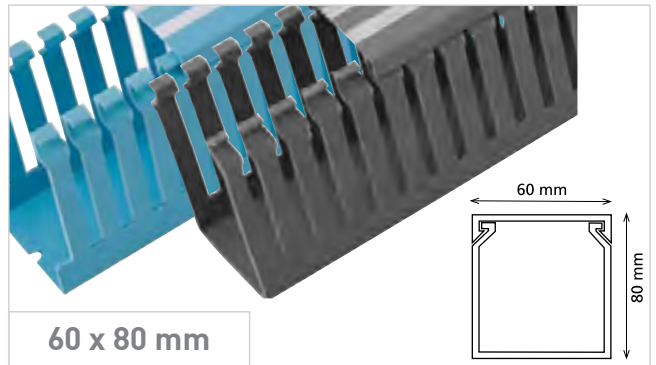

60 x 80 mm		
CODE	GREY	3141.1.13.8
	BLUE	3141.2.23.8
LENGHT		2 m
SECTION		60 x 80 mm
PACKAGE TOTAL (m)		24 m
WEIGHT (kg)		17.50 kg
VOLUME (m³)		0.126 m³