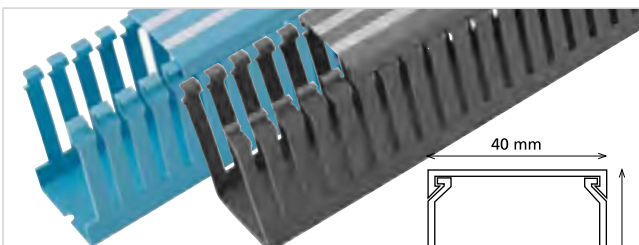

40 x 60 mm

CODE	GREY	3141.1.13.5
	BLUE	3141.2.23.5
LENGHT		2 m
SECTION		40 x 60 mm
PACKAGE TOTAL (m)		48 m
WEIGHT (kg)		23.11 kg
VOLUME (m³)		0.126 m³