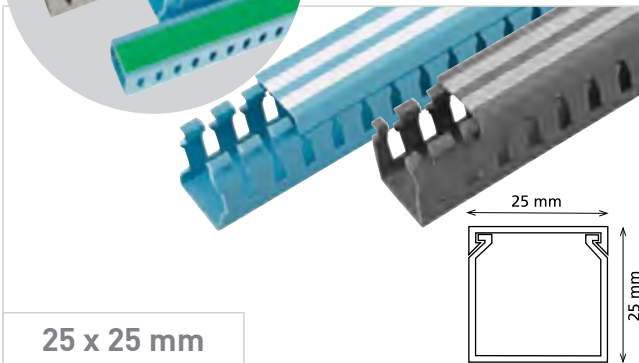

PVC SLOTTED TYPE CABLE TRUNKINGS WHITE LINES - WITH ADHESIVE TYPE

RSM

25 x 25 mm

CODE	GREY	3141.1.14.1
	BLUE	3141.2.24.1
LENGHT		2 m
SECTION		25 x 25 mm
PACKAGE TOTAL (m)		100 m
WEIGHT (kg)		20.35 kg
VOLUME (m ³)		0.0735 m ³

25 x 40 mm

CODE	GREY	3141.1.14.2
	BLUE	3141.2.24.2
LENGHT		2 m
SECTION		25 x 40 mm
PACKAGE TOTAL (m)		80 m
WEIGHT (kg)		20.40 kg
VOLUME (m ³)		0.089 m ³

25 x 60 mm

CODE	GREY	3141.1.14.3
	BLUE	3141.2.24.3
LENGHT		2 m
SECTION		25 x 60 mm
PACKAGE TOTAL (m)		72 m
WEIGHT (kg)		25.65 kg
VOLUME (m ³)		0.119 m ³

40 x 40 mm

CODE	GREY	3141.1.14.4
	BLUE	3141.2.24.4
LENGHT		2 m
SECTION		40 x 40 mm
PACKAGE TOTAL (m)		72 m
WEIGHT (kg)		25.40 kg
VOLUME (m ³)		0.126 m ³

40 x 60 mm

CODE	GREY	3141.1.14.5
	BLUE	3141.2.24.5
LENGHT		2 m
SECTION		40 x 60 mm
PACKAGE TOTAL (m)		48 m
WEIGHT (kg)		23.30 kg
VOLUME (m ³)		0.126 m ³

40 x 80 mm

CODE	GREY	3141.1.14.6
	BLUE	3141.2.24.6
LENGHT		2 m
SECTION		40 x 80 mm
PACKAGE TOTAL (m)		36 m
WEIGHT (kg)		20.40 kg
VOLUME (m ³)		0.126 m ³