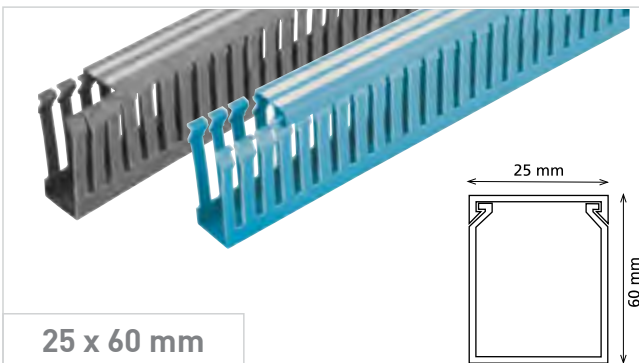

PVC SLOTTED TYPE CABLE TRUNKINGS WHITE LINES - WITH ADHESIVE TYPE

RSM

25 x 25 mm

CODE	GREY	3141.1.14.1
	BLUE	3141.2.24.1
LENGHT		2 m
SECTION		25 x 25 mm
PACKAGE TOTAL (m)		100 m
WEIGHT (kg)		20.35 kg
VOLUME (m ³)		0.0735 m ³

25 x 40 mm

CODE	GREY	3141.1.14.2
	BLUE	3141.2.24.2
LENGHT		2 m
SECTION		25 x 40 mm
PACKAGE TOTAL (m)		80 m
WEIGHT (kg)		20.40 kg
VOLUME (m ³)		0.089 m ³

25 x 60 mm

CODE	GREY	3141.1.14.3
	BLUE	3141.2.24.3
LENGHT		2 m
SECTION		25 x 60 mm
PACKAGE TOTAL (m)		72 m
WEIGHT (kg)		25.65 kg
VOLUME (m ³)		0.119 m ³

40 x 40 mm

CODE	GREY	3141.1.14.4
	BLUE	3141.2.24.4
LENGHT		2 m
SECTION		40 x 40 mm
PACKAGE TOTAL (m)		72 m
WEIGHT (kg)		25.40 kg
VOLUME (m ³)		0.126 m ³

40 x 60 mm

CODE	GREY	3141.1.14.5
	BLUE	3141.2.24.5
LENGHT		2 m
SECTION		40 x 60 mm
PACKAGE TOTAL (m)		48 m
WEIGHT (kg)		23.30 kg
VOLUME (m ³)		0.126 m ³

40 x 80 mm

CODE	GREY	3141.1.14.6
	BLUE	3141.2.24.6
LENGHT		2 m
SECTION		40 x 80 mm
PACKAGE TOTAL (m)		36 m
WEIGHT (kg)		20.40 kg
VOLUME (m ³)		0.126 m ³