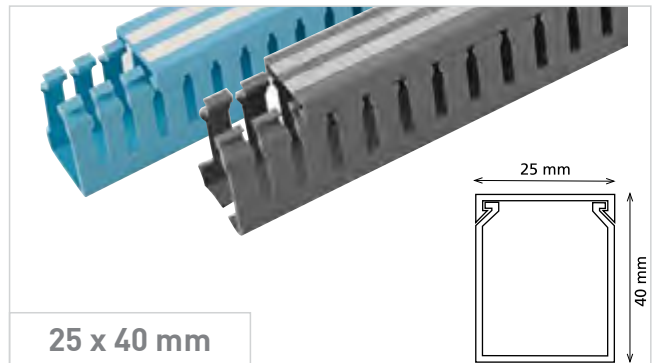

PVC SLOTTED TYPE CABLE TRUNKINGS WHITE LINES - WITH ADHESIVE TYPE

RSM

25 x 25 mm

CODE	GREY	3141.1.14.1
	BLUE	3141.2.24.1
LENGHT		2 m
SECTION		25 x 25 mm
PACKAGE TOTAL (m)		100 m
WEIGHT (kg)		20.35 kg
VOLUME (m ³)		0.0735 m ³

25 x 40 mm

CODE	GREY	3141.1.14.2
	BLUE	3141.2.24.2
LENGHT		2 m
SECTION		25 x 40 mm
PACKAGE TOTAL (m)		80 m
WEIGHT (kg)		20.40 kg
VOLUME (m ³)		0.089 m ³

25 x 60 mm

CODE	GREY	3141.1.14.3
	BLUE	3141.2.24.3
LENGHT		2 m
SECTION		25 x 60 mm
PACKAGE TOTAL (m)		72 m
WEIGHT (kg)		25.65 kg
VOLUME (m ³)		0.119 m ³

40 x 40 mm

CODE	GREY	3141.1.14.4
	BLUE	3141.2.24.4
LENGHT		2 m
SECTION		40 x 40 mm
PACKAGE TOTAL (m)		72 m
WEIGHT (kg)		25.40 kg
VOLUME (m ³)		0.126 m ³

40 x 60 mm

CODE	GREY	3141.1.14.5
	BLUE	3141.2.24.5
LENGHT		2 m
SECTION		40 x 60 mm
PACKAGE TOTAL (m)		48 m
WEIGHT (kg)		23.30 kg
VOLUME (m ³)		0.126 m ³

40 x 80 mm

CODE	GREY	3141.1.14.6
	BLUE	3141.2.24.6
LENGHT		2 m
SECTION		40 x 80 mm
PACKAGE TOTAL (m)		36 m
WEIGHT (kg)		20.40 kg
VOLUME (m ³)		0.126 m ³