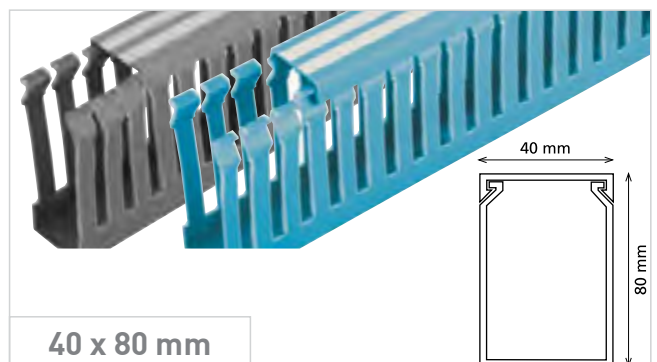

PVC SLOTTED TYPE CABLE TRUNKINGS WHITE LINES - WITH ADHESIVE TYPE

RSM

25 x 25 mm

CODE	GREY	3141.1.14.1
	BLUE	3141.2.24.1
LENGHT		2 m
SECTION		25 x 25 mm
PACKAGE TOTAL (m)		100 m
WEIGHT (kg)		20.35 kg
VOLUME (m ³)		0.0735 m ³

25 x 40 mm

CODE	GREY	3141.1.14.2
	BLUE	3141.2.24.2
LENGHT		2 m
SECTION		25 x 40 mm
PACKAGE TOTAL (m)		80 m
WEIGHT (kg)		20.40 kg
VOLUME (m ³)		0.089 m ³

25 x 60 mm

CODE	GREY	3141.1.14.3
	BLUE	3141.2.24.3
LENGHT		2 m
SECTION		25 x 60 mm
PACKAGE TOTAL (m)		72 m
WEIGHT (kg)		25.65 kg
VOLUME (m ³)		0.119 m ³

40 x 40 mm

CODE	GREY	3141.1.14.4
	BLUE	3141.2.24.4
LENGHT		2 m
SECTION		40 x 40 mm
PACKAGE TOTAL (m)		72 m
WEIGHT (kg)		25.40 kg
VOLUME (m ³)		0.126 m ³

40 x 60 mm

CODE	GREY	3141.1.14.5
	BLUE	3141.2.24.5
LENGHT		2 m
SECTION		40 x 60 mm
PACKAGE TOTAL (m)		48 m
WEIGHT (kg)		23.30 kg
VOLUME (m ³)		0.126 m ³

40 x 80 mm

CODE	GREY	3141.1.14.6
	BLUE	3141.2.24.6
LENGHT		2 m
SECTION		40 x 80 mm
PACKAGE TOTAL (m)		36 m
WEIGHT (kg)		20.40 kg
VOLUME (m ³)		0.126 m ³