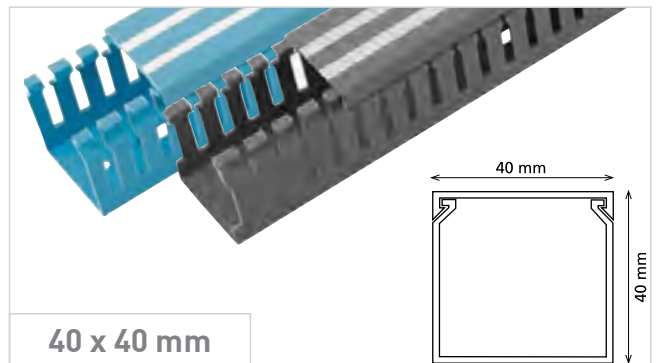

PVC SLOTTED TYPE CABLE TRUNKINGS WHITE LINES - WITH ADHESIVE TYPE

RSM

25 x 25 mm

CODE	GREY	3141.1.14.1
	BLUE	3141.2.24.1
LENGHT		2 m
SECTION		25 x 25 mm
PACKAGE TOTAL (m)		100 m
WEIGHT (kg)		20.35 kg
VOLUME (m ³)		0.0735 m ³

25 x 40 mm

CODE	GREY	3141.1.14.2
	BLUE	3141.2.24.2
LENGHT		2 m
SECTION		25 x 40 mm
PACKAGE TOTAL (m)		80 m
WEIGHT (kg)		20.40 kg
VOLUME (m ³)		0.089 m ³

25 x 60 mm

CODE	GREY	3141.1.14.3
	BLUE	3141.2.24.3
LENGHT		2 m
SECTION		25 x 60 mm
PACKAGE TOTAL (m)		72 m
WEIGHT (kg)		25.65 kg
VOLUME (m ³)		0.119 m ³

40 x 40 mm

CODE	GREY	3141.1.14.4
	BLUE	3141.2.24.4
LENGHT		2 m
SECTION		40 x 40 mm
PACKAGE TOTAL (m)		72 m
WEIGHT (kg)		25.40 kg
VOLUME (m ³)		0.126 m ³

40 x 60 mm

CODE	GREY	3141.1.14.5
	BLUE	3141.2.24.5
LENGHT		2 m
SECTION		40 x 60 mm
PACKAGE TOTAL (m)		48 m
WEIGHT (kg)		23.30 kg
VOLUME (m ³)		0.126 m ³

40 x 80 mm

CODE	GREY	3141.1.14.6
	BLUE	3141.2.24.6
LENGHT		2 m
SECTION		40 x 80 mm
PACKAGE TOTAL (m)		36 m
WEIGHT (kg)		20.40 kg
VOLUME (m ³)		0.126 m ³