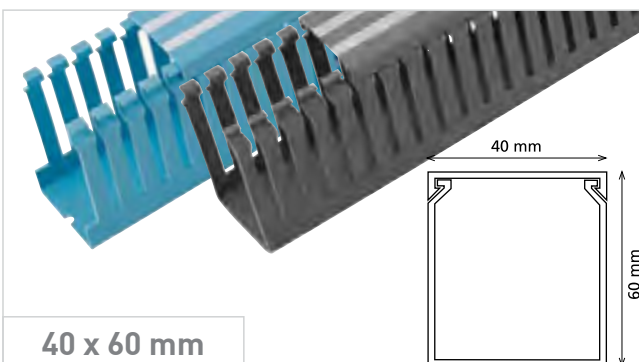

PVC SLOTTED TYPE CABLE TRUNKINGS WHITE LINES - WITH ADHESIVE TYPE

RSM

25 x 25 mm

CODE	GREY	3141.1.14.1
	BLUE	3141.2.24.1
LENGHT		2 m
SECTION		25 x 25 mm
PACKAGE TOTAL (m)		100 m
WEIGHT (kg)		20.35 kg
VOLUME (m ³)		0.0735 m ³

25 x 40 mm

CODE	GREY	3141.1.14.2
	BLUE	3141.2.24.2
LENGHT		2 m
SECTION		25 x 40 mm
PACKAGE TOTAL (m)		80 m
WEIGHT (kg)		20.40 kg
VOLUME (m ³)		0.089 m ³

25 x 60 mm

CODE	GREY	3141.1.14.3
	BLUE	3141.2.24.3
LENGHT		2 m
SECTION		25 x 60 mm
PACKAGE TOTAL (m)		72 m
WEIGHT (kg)		25.65 kg
VOLUME (m ³)		0.119 m ³

40 x 40 mm

CODE	GREY	3141.1.14.4
	BLUE	3141.2.24.4
LENGHT		2 m
SECTION		40 x 40 mm
PACKAGE TOTAL (m)		72 m
WEIGHT (kg)		25.40 kg
VOLUME (m ³)		0.126 m ³

40 x 60 mm

CODE	GREY	3141.1.14.5
	BLUE	3141.2.24.5
LENGHT		2 m
SECTION		40 x 60 mm
PACKAGE TOTAL (m)		48 m
WEIGHT (kg)		23.30 kg
VOLUME (m ³)		0.126 m ³

40 x 80 mm

CODE	GREY	3141.1.14.6
	BLUE	3141.2.24.6
LENGHT		2 m
SECTION		40 x 80 mm
PACKAGE TOTAL (m)		36 m
WEIGHT (kg)		20.40 kg
VOLUME (m ³)		0.126 m ³