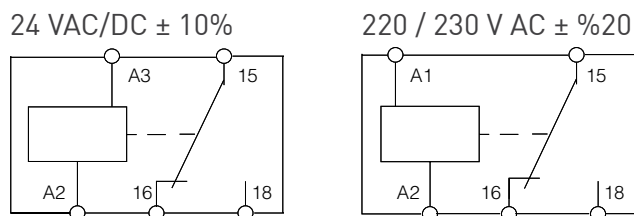

**T<sub>on</sub>** time is setting by 3,4,5 switches and ton trimmer,

**T<sub>off</sub>** time is setting are by 6,7,8 switches and toff trimmer.

**T<sub>on</sub>** and/or **T<sub>off</sub>** time settings are calculated according to the following formulas

a: Selected time range (by switches)

x: Position of timmer

t: Desired time

$$x = \frac{10 \cdot t}{a} \text{ ve } t = \frac{x \cdot a}{10}$$

## Wiring Diagrams

Specifications	TR-02
Time Interval	0,5 sec - 30 hours
Accuracy	<1%
Power Supply	220/230 Vac ± %20 24Vac / dc ± %10
Power Consumption (220Vac 50 Hz) *	Active Power 0,9 W Visible Power 8 VA
Sudden Impact Voltage Resistance Surge (IEC 61000-4-5) *	2 kV
Quick Temporary Sudden Impact Voltage Resistance Burst (IEC 61000-4-4) *	4,4 kV
Electromagnetic RF Fields Resistance (IEC 61000-4-3) *	10 V/m
Assembly Form	Th Rail assembly (EN 60715)
Protection Class	IP20 (EN 60529)
Ambient Temperature	-5°C +50°C (Operation) -25°C +75°C (Storage)
Contact Current /Power	1 C/O, 8 A, 2000 VA

\* Applies to 220/230 Vac (A1-A2) supply line.

Product Name	Code No	Pcs in Box	Pcs Pack.	Draw Delayed (ER)	Release Delayed (ER)	Control Entry Release Delayed (R)	Drawn Control Entry (R)	Triggered in Release Delayed in Release (TS)	Triggered in Release Delayed in Draw (TA)	Symmetric Flasher (EF)	Trigger Entry	Open Flasher	Closed Flasher	Down Meter	Right-Left	Delayed Fail	24V AC/DC	220/230V AC	12-240C AC/DC	24-240C AC/DC
TR-30 (2-30 sec)	1240.01.1	1	22	●	-	-	-	-	-	-	-	-	-	-	-	-	●	●	-	-
TR-60 (4-60 sec)	1240.01.2	1	22	●	-	-	-	-	-	-	-	-	-	-	-	-	●	●	-	-
TR-01 (0,1sn-999 min)	1240.01.3	1	22	●	●	-	-	-	-	-	-	-	-	-	-	-	●	●	-	-
TR-02(0,1sec-60 h. featured blinker)	1240.01.4	1	22	●	●	-	-	-	-	-	-	●	●	-	-	-	●	●	-	-