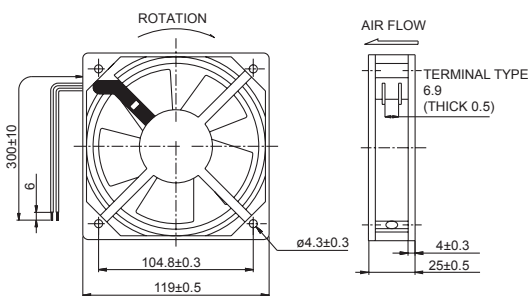

Code No	Dimensions	Ball Bearing	Sleeve Bearing	Rated Current (VAC)	Frequency (Hz)	Air Flow (CFM)	Noise (dB(A))	Brand
1245.01.11.1	120x120x25	-	✓	220-240	50/60	95/115	44/49	Tidar
1245.01.11.2	120x120x38	-	✓	220-240	50/60	95/115	44/49	Tidar
1245.01.11.3	200x200x60	-	✓	220-240	50/60	95/115	44/49	Tidar
1245.01.12.1	120x120x25	-	✓	220-240	50/60	95/115	44/49	Salzer
1245.01.21.1	120x120x25	✓	-	220-240	50/60	97/117	45/50	Tidar
1245.01.21.2	120x120x38	✓	-	220-240	50/60	97/117	45/50	Tidar
1245.01.22.3	200x200x60	✓	-	220-240	50/60	97/117	45/50	Salzer

120x120x25

120x120x38

200x200x60