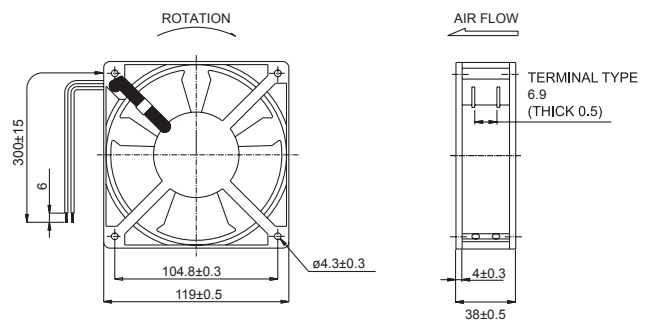

Code No	Dimensions	Ball Bearing	Sleeve Bearing	Rated Current (VAC)	Frequency (Hz)	Air Flow (CFM)	Noise (dB(A))	Brand
1245.01.11.1	120x120x25	-	✓	220-240	50/60	95/115	44/49	Tidar
1245.01.11.2	120x120x38	-	✓	220-240	50/60	95/115	44/49	Tidar
1245.01.11.3	200x200x60	-	✓	220-240	50/60	95/115	44/49	Tidar
1245.01.12.1	120x120x25	-	✓	220-240	50/60	95/115	44/49	Salzer
1245.01.21.1	120x120x25	✓	-	220-240	50/60	97/117	45/50	Tidar
1245.01.21.2	120x120x38	✓	-	220-240	50/60	97/117	45/50	Tidar
1245.01.22.3	200x200x60	✓	-	220-240	50/60	97/117	45/50	Salzer

120x120x25

120x120x38

200x200x60